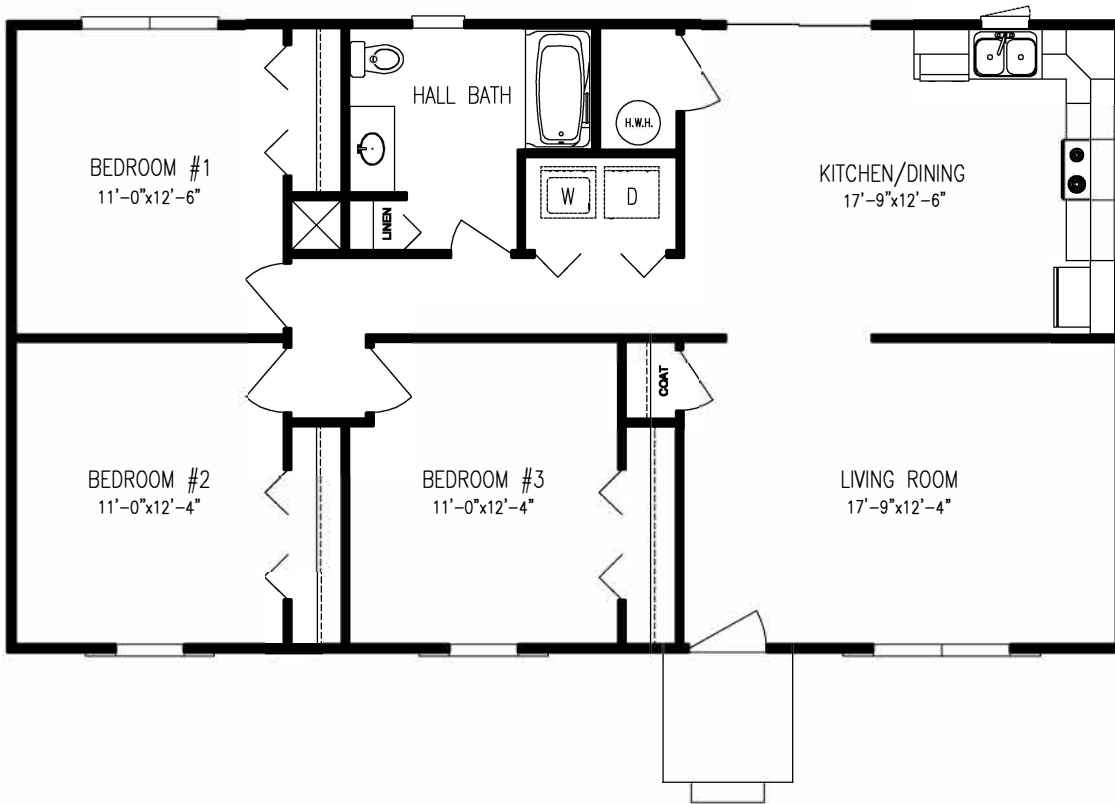

Patuxent Series

1200 SQ. FT. RAMBLER 3 BEDROOM

APPROXIMATE FINISHED TOTAL: 1196 SQ.FT.

TRI COUNTY BUILDERS

A Division of Wise Choice Construction, LLC
30537 Potomac Way, Charlotte Hall, Maryland 20622

(301) 884-2121 (301) 884-2122

*Copyright - All Rights Reserved. Plans and Specifications subject to change without notice

This sheet is for illustrative purposes only and not part of a legal contract. Plans are subject to modification as necessary to meet building codes, to facilitate mechanical installation and to incorporate design improvements. Room measurements are approximate. Optional items indicated are available at additional cost. Illustration is artist conception and may vary in graphic detail. Brick and stone fronts are optional in certain subdivisions.