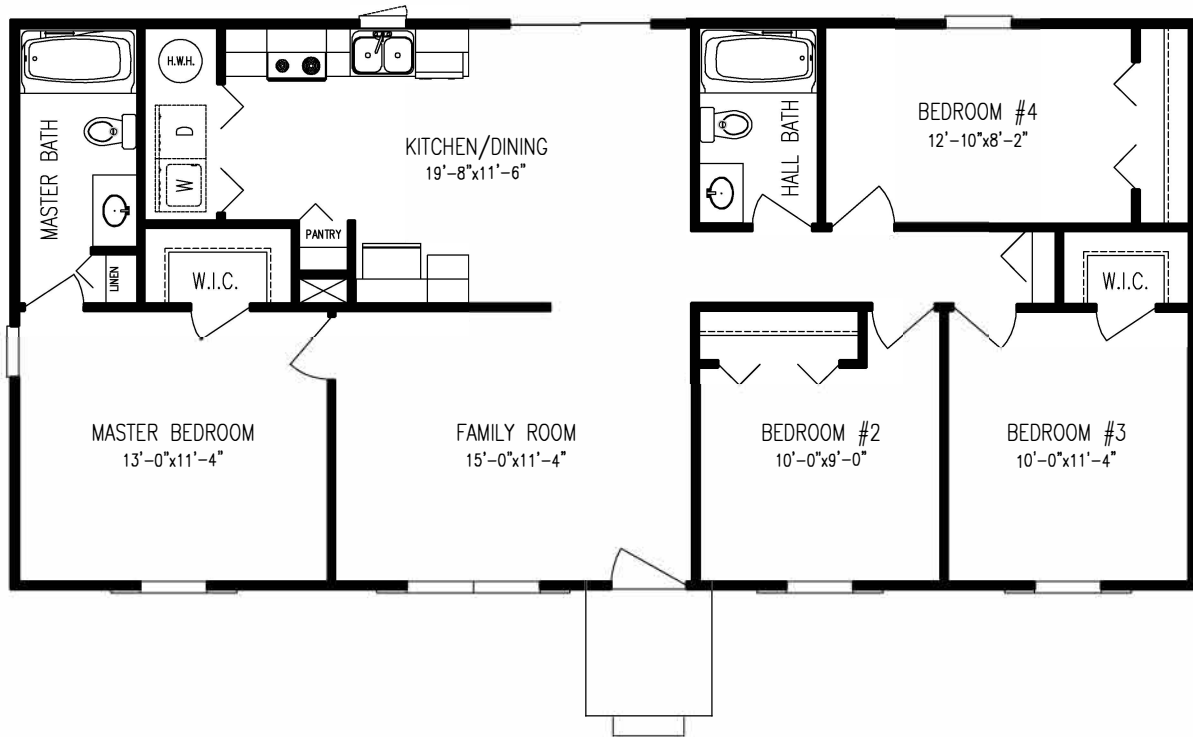

Patuxent Series

1200 SQ. FT. RAMBLER 4 BEDROOM

APPROXIMATE FINISHED TOTAL: 1200 SQ.FT.

TRI COUNTY BUILDERS

A Division of Wise Choice Construction, LLC
30537 Potomac Way, Charlotte Hall, Maryland 20622
(301)884-2121 Fax(301)884-2122

Copyright - All Rights Reserved. Plans and Specifications subject to change without notice

This sheet is for illustrative purposes only and not part of a legal contract. Plans are subject to modification as necessary to meet building codes, to facilitate mechanical installation and to incorporate design improvements. Room measurements are approximate. Optional items indicated are available at additional cost. Illustration is artist's conception and may vary in precise detail. Brick and stone fronts are optional in certain subdivisions.