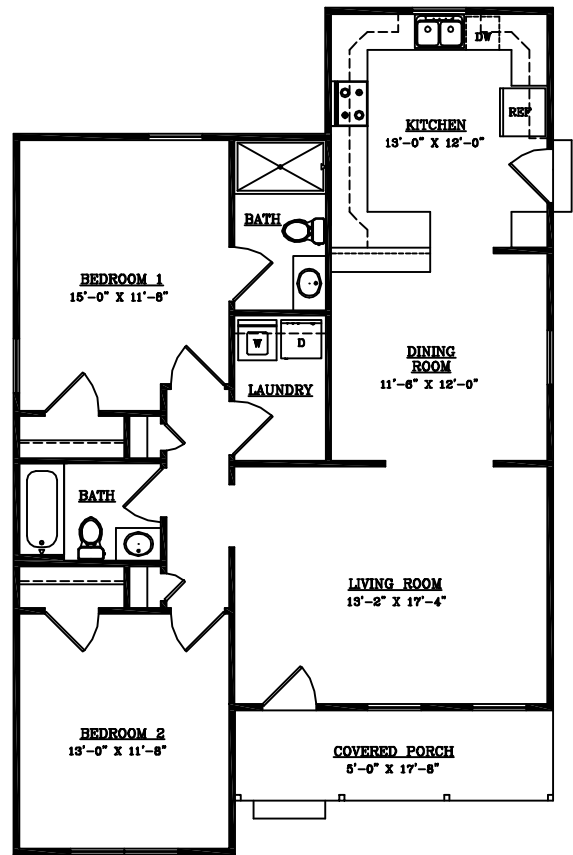

BRITTANY

First Floor Plan - Option 1
999 sq. ft.

First Floor Plan - Option 2
1147 sq. ft.

TRI COUNTY BUILDERS

A Division of Wise Choice Construction, LLC
30537 Potomac Way Charlotte Hall, Maryland 20622
(301) 884-2121 Fax (301) 884-2122

*Copyright - All Rights Reserved. Plans and Specifications subject to change without notice

This sheet is for illustrative purposes only and not part of a legal contract. Plans are subject to modification as necessary to meet building codes, to facilitate mechanical installation and to incorporate design improvements. Room measurements are approximate. Optional items indicated are available at additional cost. Illustration is artists conception and may vary in precise detail. Brick and stone fronts are optional in certain subdivisions.