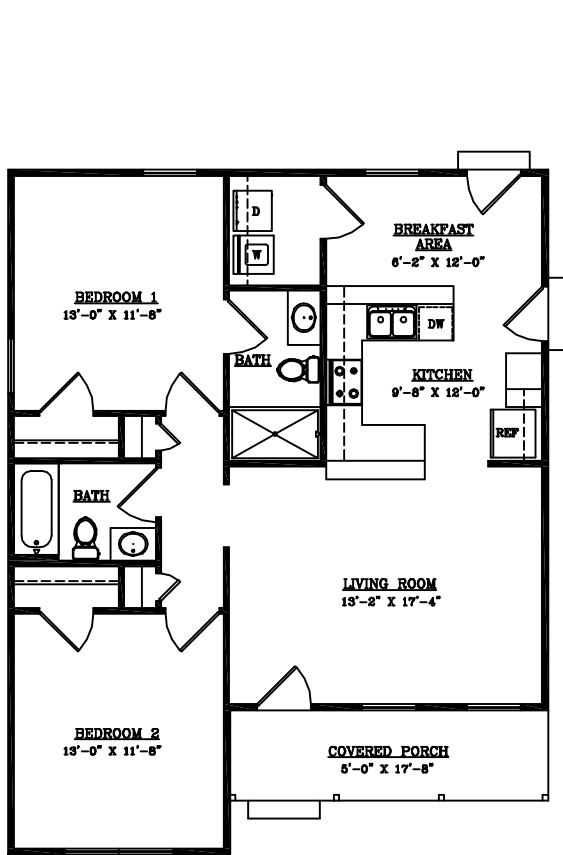

BRITTANY

First Floor Plan - Option 1
999 sq. ft.

First Floor Plan - Option 2
1147 sq. ft.

TRI COUNTY BUILDERS

A Division of Wise Choice Construction, LLC
30537 Potomac Way Charlotte Hall, Maryland 20622
(301) 884-2121 Fax (301) 884-2122

*Copyright - All Rights Reserved. Plans and Specifications subject to change without notice

This sheet is for illustrative purposes only and not part of a legal contract. Plans are subject to modification as necessary to meet building codes, to facilitate mechanical installation and to incorporate design improvements. Room measurements are approximate. Optional items indicated are available at additional cost. Illustration is artists conception and may vary in precise detail. Brick and stone fronts are optional in certain subdivisions.