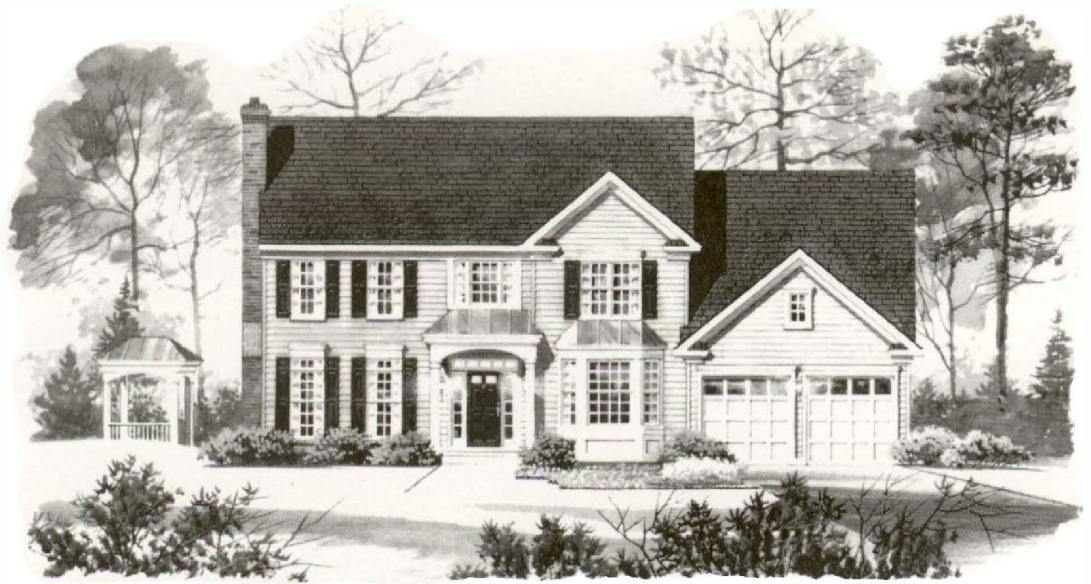

# TRI COUNTY BUILDERS

A Division of Wise Choice Construction, LLC  
30537 Potomac Way Charlotte Hall, Maryland 20622  
(301) 884-2121 Fax (301) 884-2122

\*Copyright - All Rights Reserved. Plans and Specifications subject to change without notice

## The Biltmore

Elevation 1

Elevation 2  
Optional brick front shown.

Elevation 3