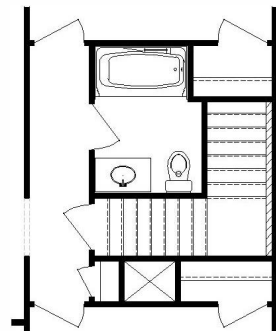

THE BREEZEWOOD

Partial Floor Plan with Basement Stairs

Floor Plan

TRI COUNTY BUILDERS

A Division of Wise Choice Construction, LLC.

30537 Potomac Way Charlotte Hall, Maryland 20622

(301) 884-2121 Fax (301) 884-2122

*Copyright - All Rights Reserved. Plans and Specifications subject to change without notice

This sheet is for illustrative purposes only and not part of a legal contract. Plans are subject to modification as necessary to meet building codes, to facilitate mechanical installation and to incorporate design improvements. Room measurements are approximate. Optional items indicated are available at additional cost. Illustration is artists conception and may vary in precise detail. Brick and stone fronts are optional in certain subdivisions.