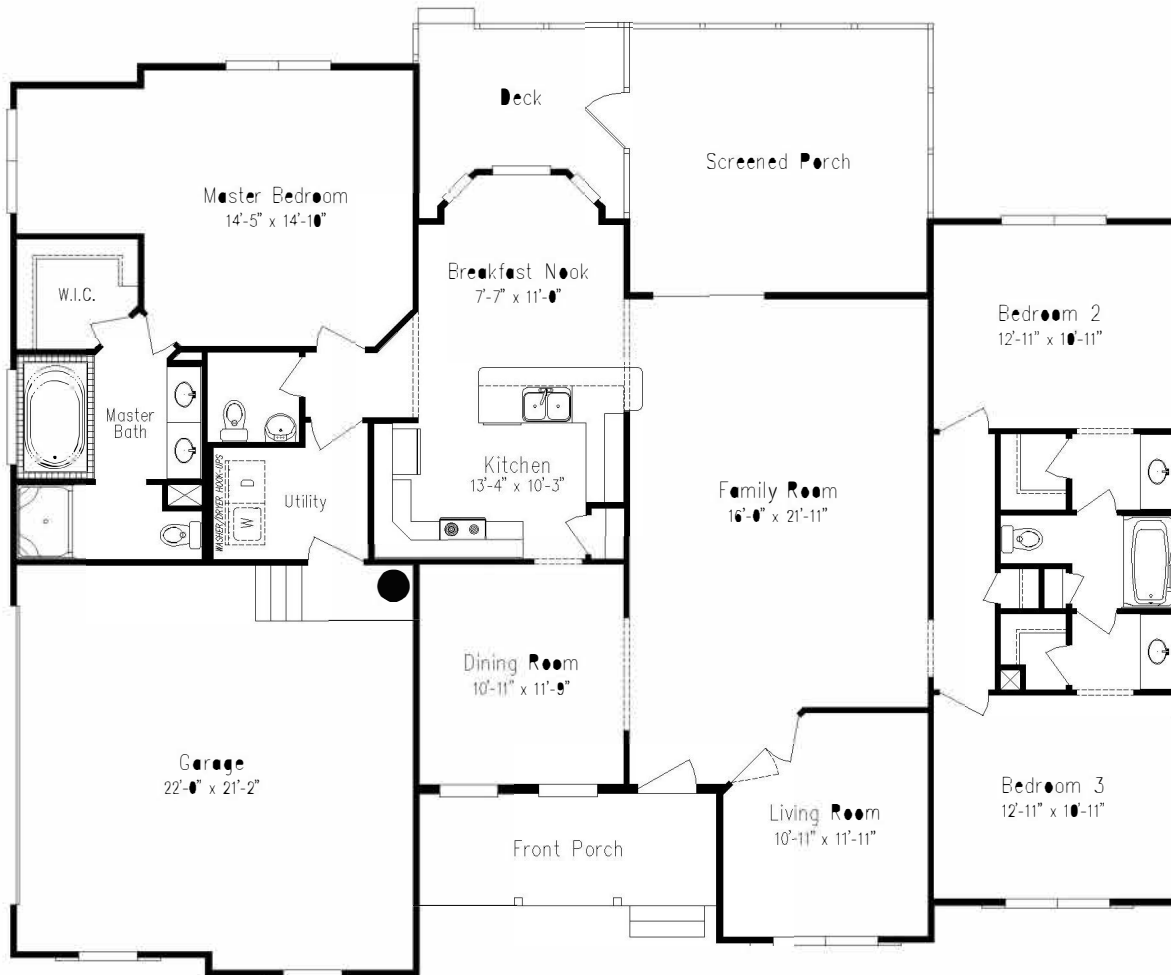

THE BREEZEWOOD

Partial Floor Plan with Basement Stairs

Floor Plan

TRI COUNTY BUILDERS

A Division of Wise Choice Construction, LLC.

30537 Potomac Way Charlotte Hall, Maryland 20622

(301) 884-2121 Fax (301) 884-2122

*Copyright - All Rights Reserved. Plans and Specifications subject to change without notice

This sheet is for illustrative purposes only and not part of a legal contract. Plans are subject to modification as necessary to meet building codes, to facilitate mechanical installation and to incorporate design improvements. Room measurements are approximate. Optional items indicated are available at additional cost. Illustration is artists conception and may vary in precise detail. Brick and stone fronts are optional in certain subdivisions.