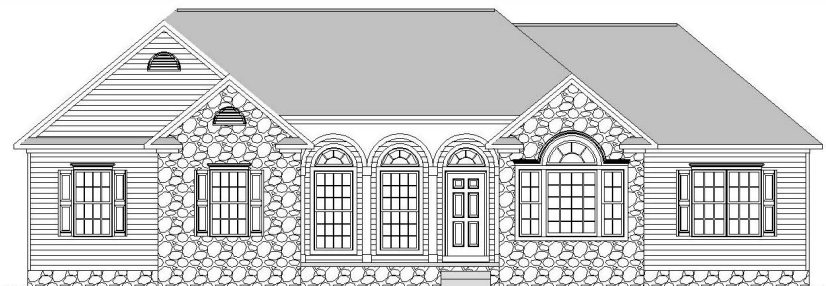

# TRI COUNTY BUILDERS

A Division of Wise Choice Construction, LLC  
30537 Potomac Way Charlotte Hall, Maryland 20622  
(301) 884-2121 Fax (301) 884-2122

\*Copyright - All Rights Reserved. Plans and Specifications subject to change without notice

## The Breezewood II

Elevation 1

Elevation 2  
with Optional Full Brick Front

Elevation 3  
with Optional Stone Front