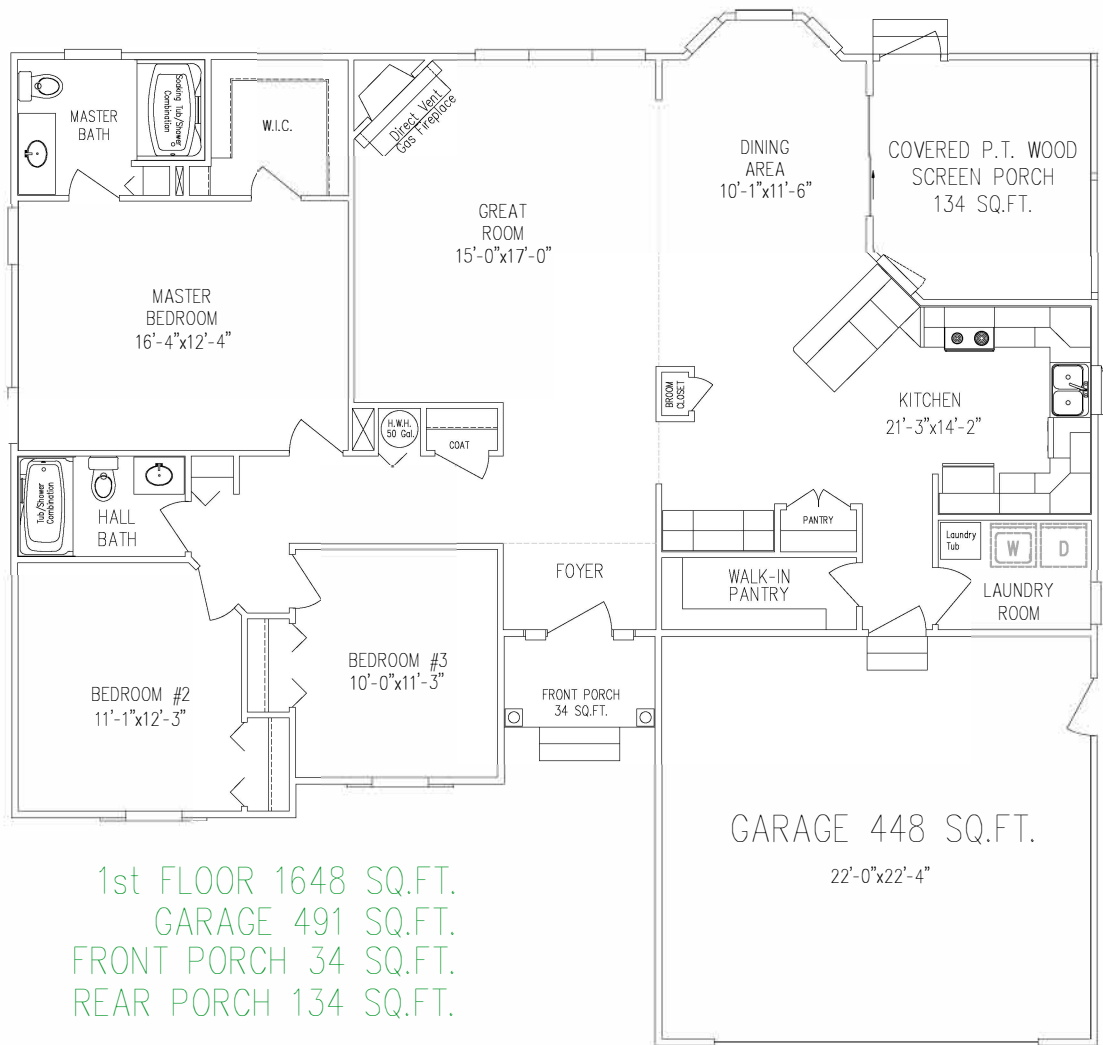

CALVERTON

TRI COUNTY BUILDERS

A Division of WiseChoice Construction, LLC

30537 Potomac Way Charlotte Hall, Maryland 20622

(301) 884-2121 Fax (301) 884-2122

*Copyright - All Rights Reserved. Plans and Specifications subject to change without notice