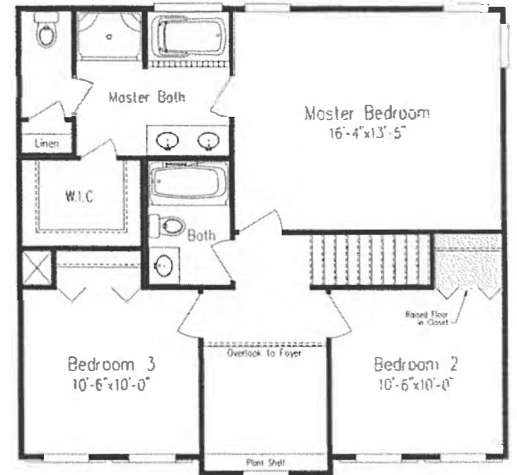

# ELKRIDGE

WITH TWO CAR GARAGE

Approximate Finished Total - 1700 Sq Ft  
 Porch - 180 Sq Ft  
 Garage - 528 Sq Ft.

Eight single windows at front of house must be four twin windows in Charles County & P.G. County.

This sheet is for illustrative purposes only and not part of a legal contract. Plans are subject to modification as necessary to meet building codes, to facilitate mechanical installation and to incorporate design improvements. Room measurements are approximate. Optional items indicated are available at additional cost. Illustration is artists conception and may vary in precise detail. Brick and stone fronts are optional in certain subdivisions.