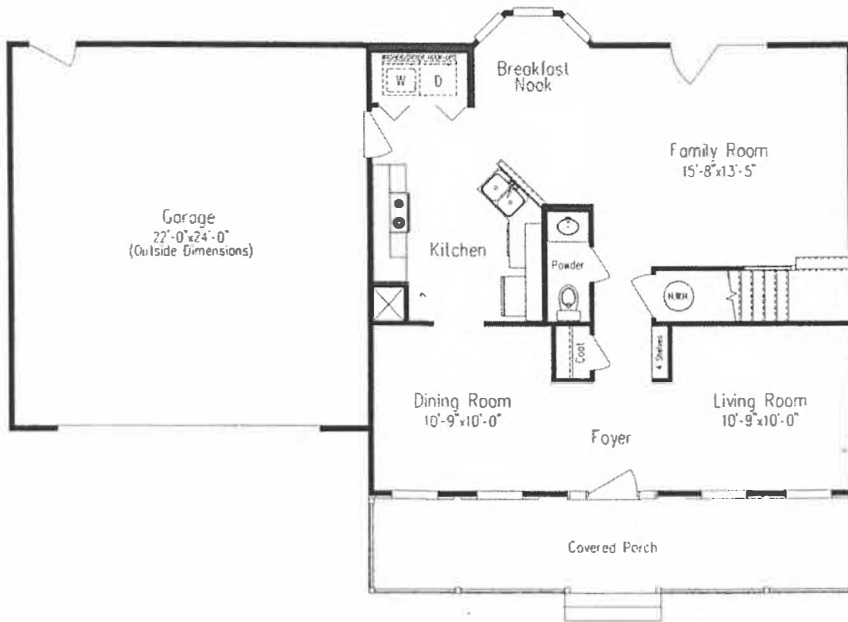

# ELKRIDGE

WITH TWO CAR GARAGE

Approximate Finished Total - 1700 Sq Ft  
 Porch - 180 Sq Ft  
 Garage - 528 Sq Ft.

Eight single windows at front of house must be four twin windows in Charles County & P.G. County.

This sheet is for illustrative purposes only and not part of a legal contract. Plans are subject to modification as necessary to meet building codes, to facilitate mechanical installation and to incorporate design improvements. Room measurements are approximate. Optional items indicated are available at additional cost. Illustration is artists conception and may vary in precise detail. Brick and stone fronts are optional in certain subdivisions.