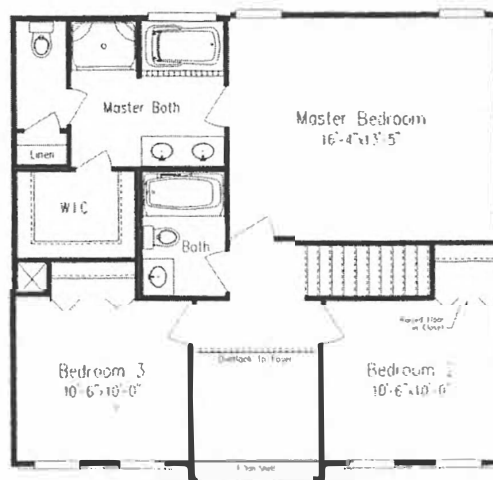

# ELKRIDGE

Approximate Finished Total 1700 Sq Ft  
 Porch - 150 Sq Ft

This sheet is for illustrative purposes only and not part of a legal contract. Plans are subject to modification as necessary to meet building codes, to facilitate mechanical installation and to incorporate design improvements. Room measurements are approximate. Optional items indicated are available at additional cost. Illustration is artist's conception and may vary in precise detail. Brick and stone fronts are optional in certain subdivisions.