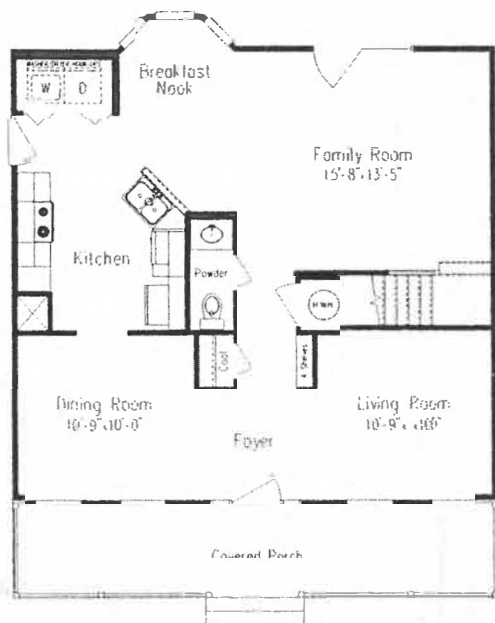

# ELKRIDGE

Approximate Finished Total 1700 Sq Ft  
 Porch - 150 Sq Ft

This sheet is for illustrative purposes only and not part of a legal contract. Plans are subject to modification as necessary to meet building codes, to facilitate mechanical installation and to incorporate design improvements. Room measurements are approximate. Optional items indicated are available at additional cost. Illustration is artist's conception and may vary in precise detail. Brick and stone fronts are optional in certain subdivisions.