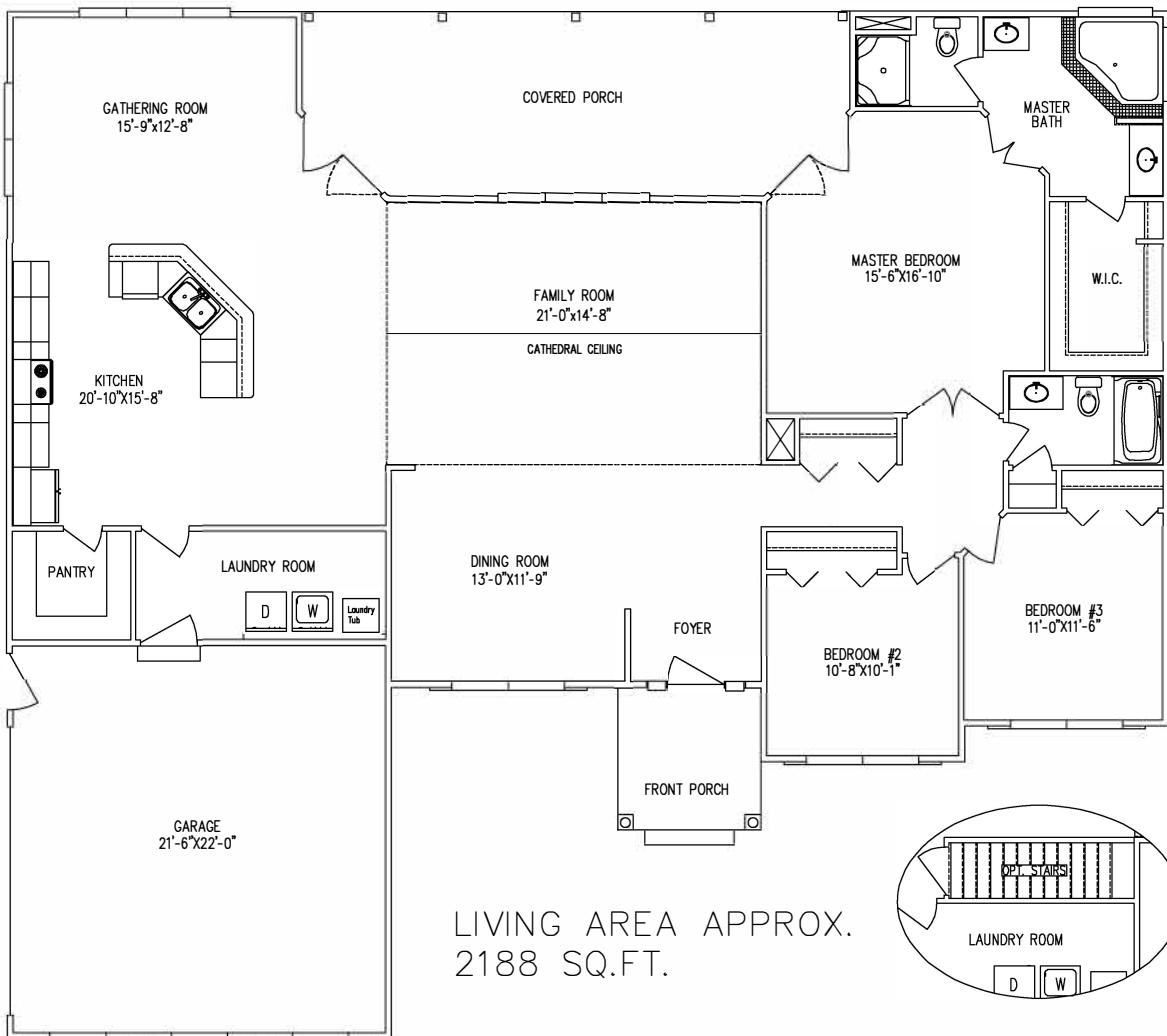

THE HELEN

TRI COUNTY BUILDERS

A Division of Wise Choice Construction, LLC
30537 Potomac Way, Charlotte Hall, Maryland 20622
(301)884-2121 Fax(301)884-2122

*Copyright - All Rights Reserved. Plans and Specifications subject to change without notice

This sheet is for illustrative purposes only and not part of a legal contract. Plans are subject to modification as necessary to meet building codes, to facilitate mechanical installation and to incorporate design improvements. Room measurements are approximate. Optional items indicated are available at additional cost. Illustration is artist's conception and may vary in precise detail. Brick and stone fronts are optional in certain subdivisions.