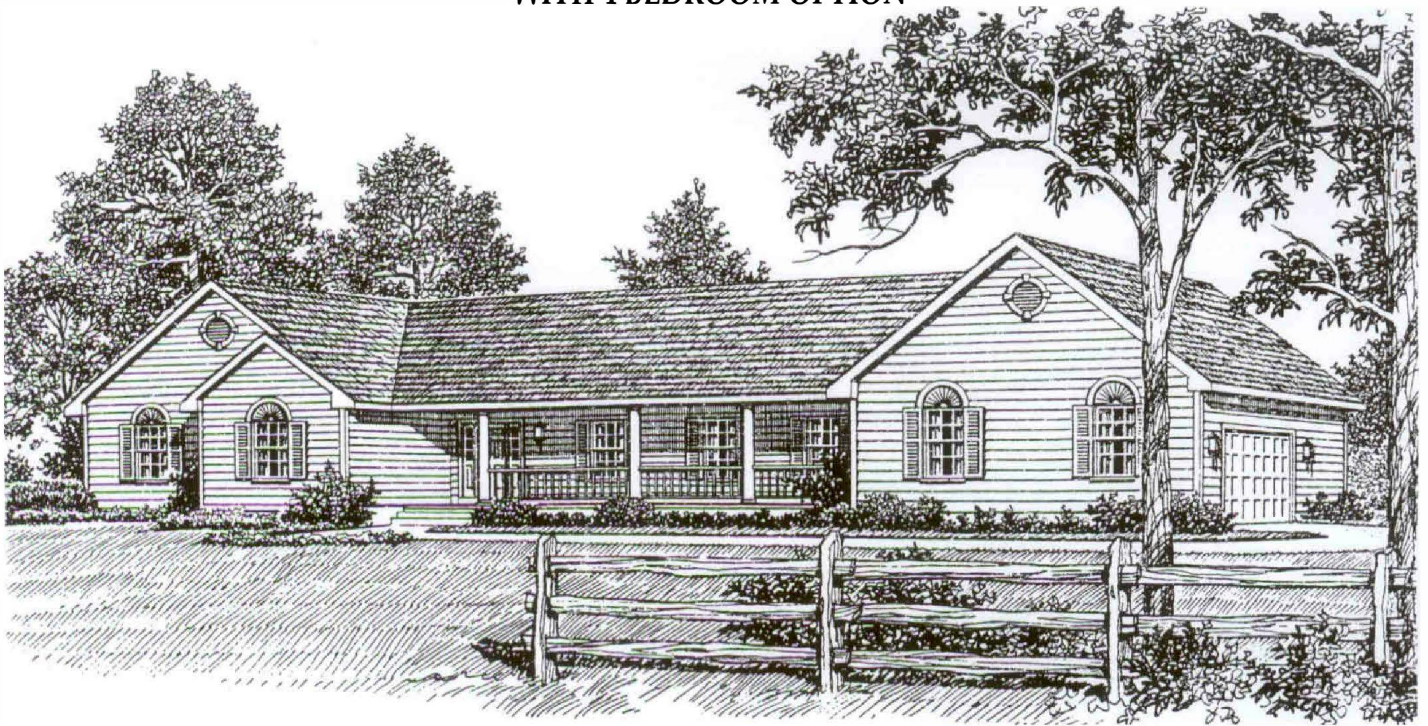

HENNESSEY

WITH 4 BEDROOM OPTION

TRI COUNTY BUILDERS

A Division of Wise Choice Construction, LLC
 30537 Potomac Way Charlotte Hall, Maryland 20622
 (301) 884-2121 Fax (301) 884-2122

*Copyright - All Rights Reserved. Plans and Specifications subject to change without notice