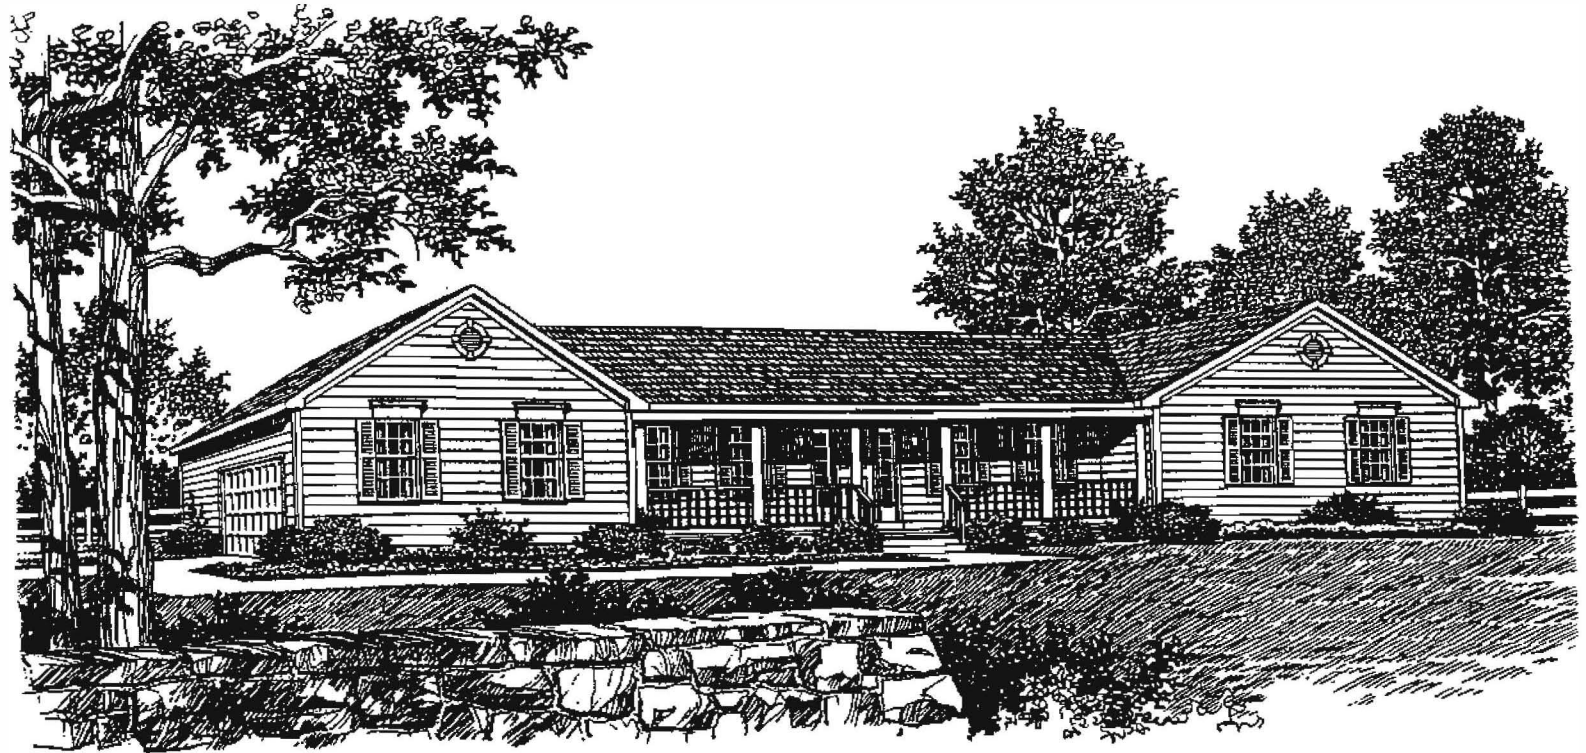

HERITAGE

WITH TWO CAR GARAGE AND PORCH

TRI COUNTY BUILDERS

A Division of Wise Choice Construction, LLC.

30537 Potomac Way Charlotte Hall, Maryland 20622

(301) 884-2121 Fax (301) 884-2122