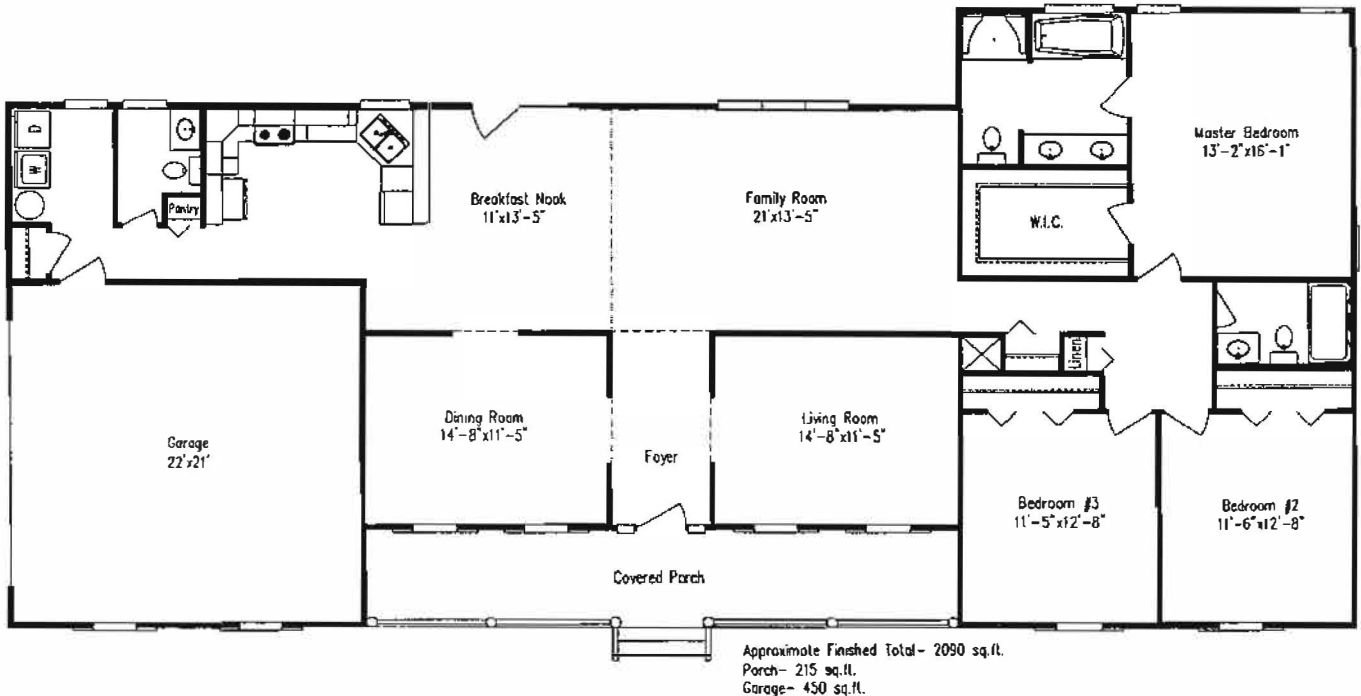

HERITAGE

WITH TWO CAR GARAGE AND PORCH

TRI COUNTY BUILDERS

A Division of Wise Choice Construction, LLC.

30537 Potomac Way Charlotte Hall, Maryland 20622

(301) 884-2121 Fax (301) 884-2122